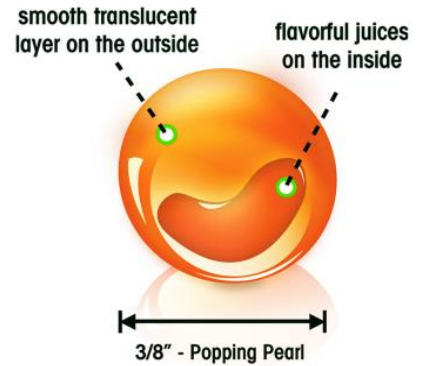

LOLLICUP® USA, INC.

Item #	Pack	Size	Item Description
967235	4	112.8 oz	POPPING PEARLS MANGO
967238	4	112.8 oz	POPPING PEARLS ORANGE
967241	4	112.8 oz	POPPING PEARLS STRAWBERRY
967244	4	112.8 oz	POPPING PEARLS PASSION FRUIT
967247	4	112.8 oz	POPPING PEARLS BLUEBERRY
967250	4	112.8 oz	POPPING PEARLS CHERRY

Item #	Pack	Size	Item Description
967253	1000	12 OZ	CUPS ICE CREAM (DOT PATTERN)
967256	1000	16 OZ	CUPS ICE CREAM (BLUE)
967259	1000	8 OZ	CUPS ICE CREAM (PINK)
967262	1000	HEAVY	SPOONS ICE CREAM (RAINBOW)